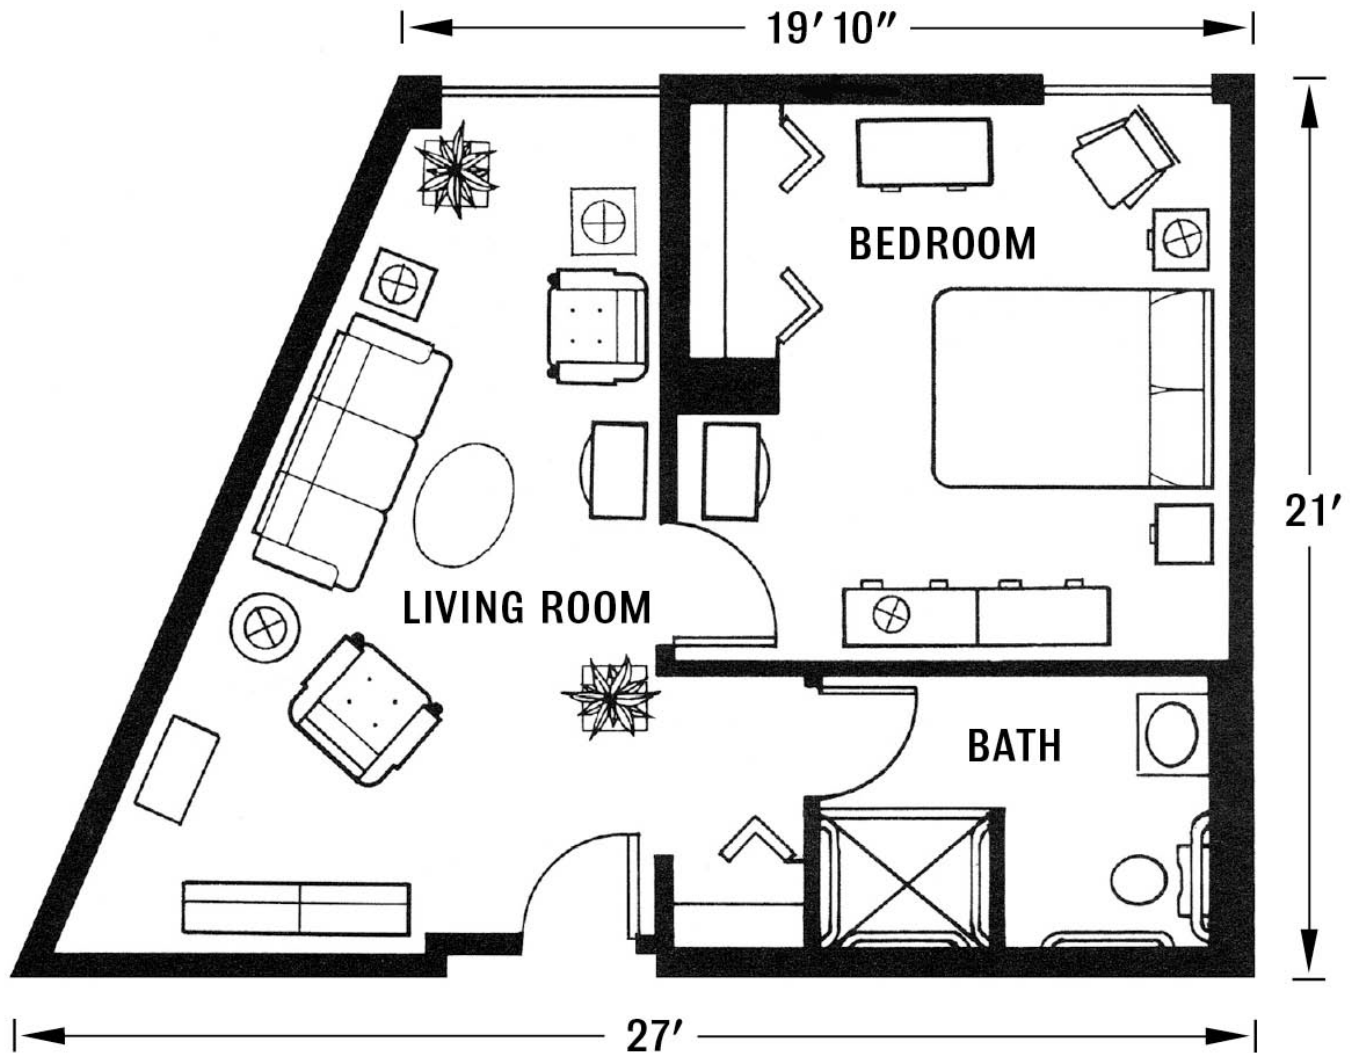

The Spruce {One Bedroom Apartment}

Shown With Furniture, Approximately 491 Square Feet

Also available with kitchenette.

703.834.9800
www.TallOaksAL.com
12052 N Shore Drive
Reston, VA 20190

Tall Oaks
ASSISTED LIVING
RISING TO NEW HEIGHTS

The Spruce {One Bedroom Apartment}

Shown Without Furniture, Approximately 491 Square Feet

Also available with kitchenette.

703.834.9800
www.TallOaksAL.com
12052 N Shore Drive
Reston, VA 20190

Tall Oaks
ASSISTED  LIVING
RISING TO NEW HEIGHTS