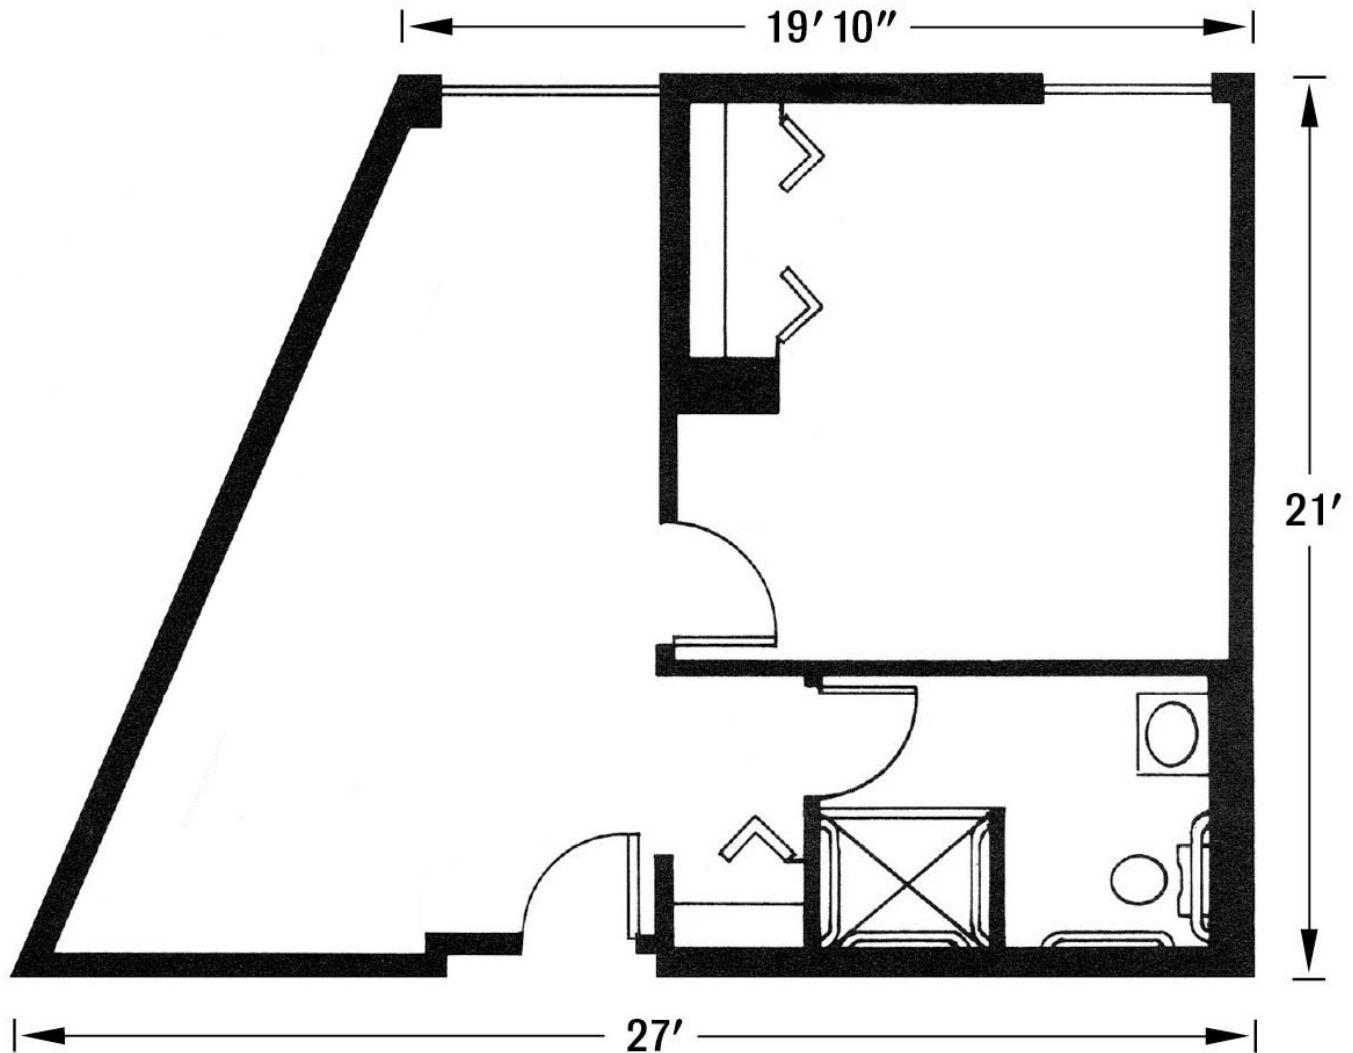

The Spruce {One Bedroom Apartment}

Shown With Furniture, Approximately 491 Square Feet

Also available with kitchenette.

703.834.9800
www.TallOaksAL.com
12052 N Shore Drive
Reston, VA 20190

Tall Oaks
ASSISTED LIVING
RISING TO NEW HEIGHTS

The Spruce {One Bedroom Apartment}

Shown Without Furniture, Approximately 491 Square Feet

Also available with kitchenette.

703.834.9800
www.TallOaksAL.com
12052 N Shore Drive
Reston, VA 20190

Tall Oaks
ASSISTED  LIVING
RISING TO NEW HEIGHTS